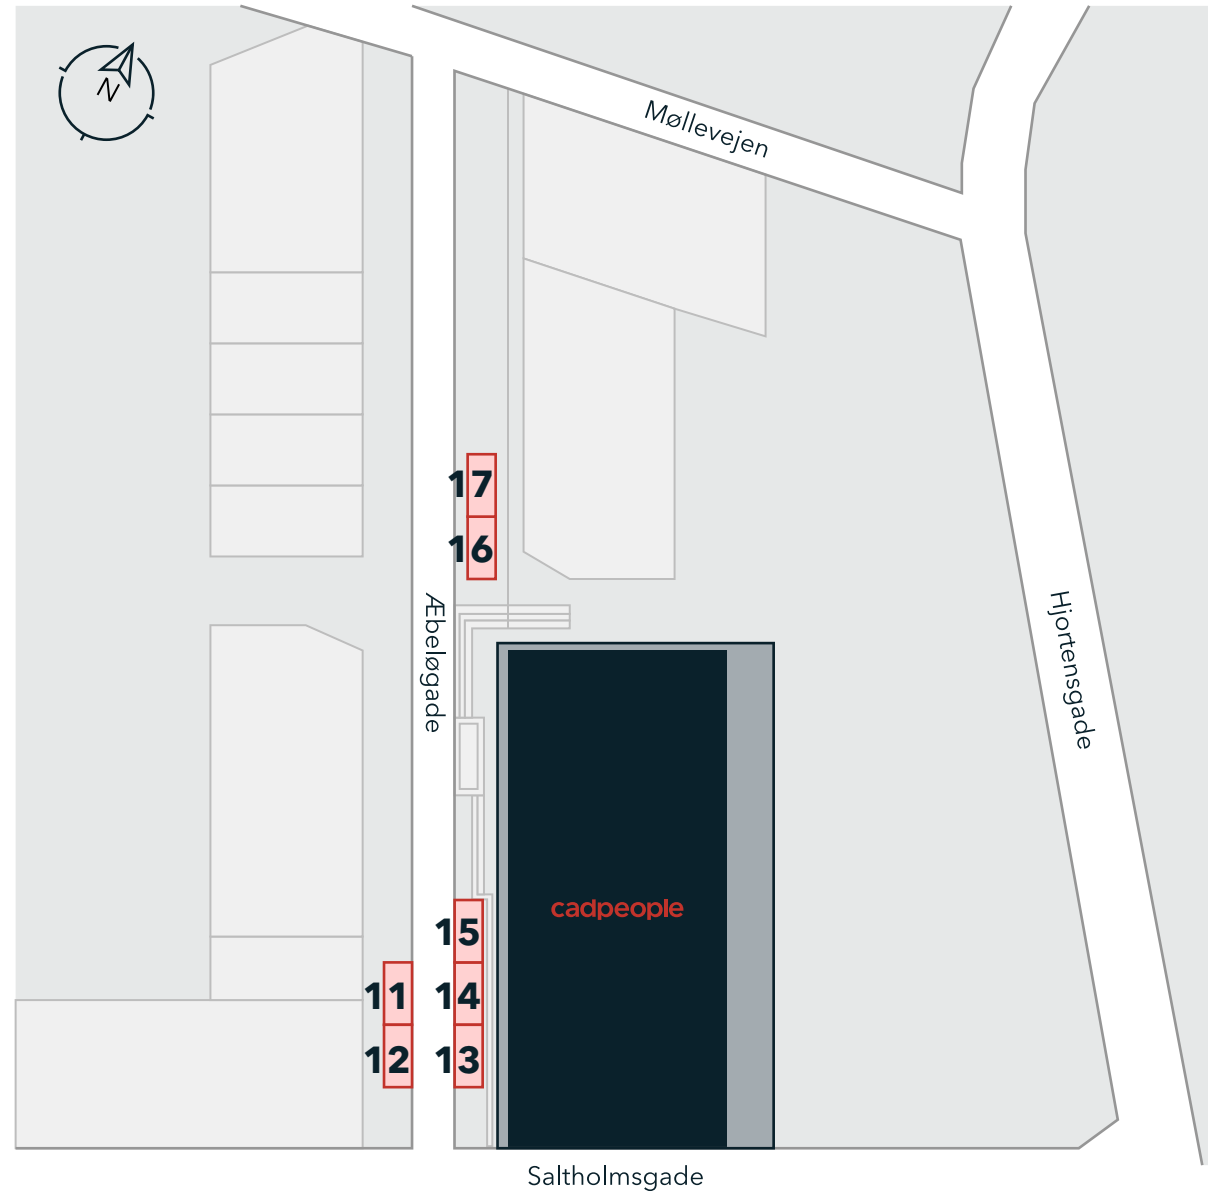

CADPEOPLE PARKING LOTS

As a guest at Cadpeople, you have the opportunity to use one of our 7 parking lots.

The lots numbered 11-17, of which lots 14 and 15 provide access to an electric charging stand. See overview on the map.

Remember to check-in with your cars license plate on the iPad inside our main entrance

 - Cadpeople Parking Lot

 - Cadpeople Office